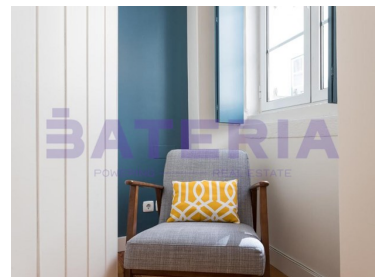

Misericórdia - Apartment

1
Bedrooms

1
Bathrooms

43
Area (m²)

230 000 €
(EUR €)

T0 Bairro Alto, with profitability

This T0 apartment is located on Rua da Atalaia, in the heart of the parish of Misericórdia, Lisbon. Located on the second floor of a historic building, renovated and with an excellent condition rating, this property offers a unique opportunity for those who want to live in the heart of the Portuguese capital.

With a gross private area of 42 m², the apartment is ideal for those looking for a practical and central solution, both for own housing and for investment.

The apartment consists of a bedroom, a modern bathroom equipped with shower and a fully equipped kitchen with fridge, oven and washing machine.

Located just 700 meters from Rossio and a 14-minute walk from Praça do Comércio, the property

Carina Araújo

+351916387545 ²

carina.araujo@bateria.com.pt

T +351 932283742 ² · E geral@bateria.com.pt
Rua Abranches Ferrão, nº 11-B, 2º andar, 1600-296 Lisboa
AMI 22357

¹ (Call to national fixed network) | ² (Call to national mobile network)